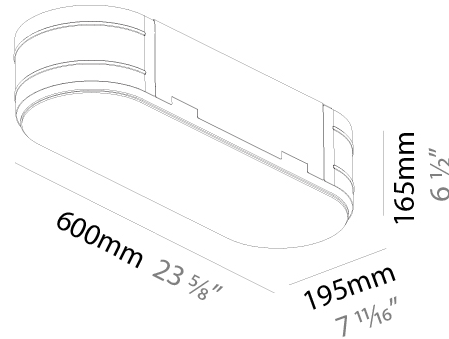

OPTICAL

RATINGS AND CERTIFICATIONS

Certified By: Certified for North American Standards
 IP rating: IP20

| |
|-----------|
| PROJECT |
| TYPE |
| SPECIFIER |
| QUANTITY |
| DATE |

635mm x 230mm
25" x 9 1/16"